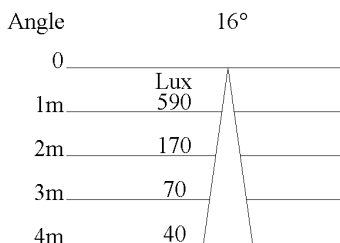

DONNEES PHOTOMETRIQUES

PHOTOMETRIC DATA

Bloc de 3 LED avec lentilles monobloc alimenté en 350mA

Les caractéristiques de nos appareils ne sont mentionnées qu'à titre indicatif et ne sauraient constituer un engagement pour notre société qui se réserve le droit de modifier ses produits afin d'en améliorer la qualité.

The characteristics of our spotlights are given as an indication and do not constitute any obligation on our part.

We reserve the right to modify our products as our policy is one constant improvement.